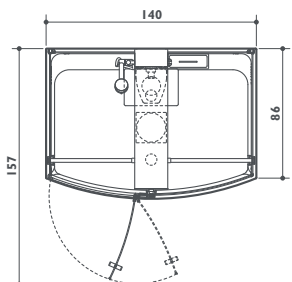

TB	TT
8	8
●	●
●	●
●	●
●	●
	●
	●
●	●
●	●
○	○
●	●
○	●
●	●

shower panel finishes

Jets ● Standard ● Optional ○ Standard depending on the chosen fittings

mynima I40

corner
LH-RH
140 x 86 x 222h cm
design Carlo Urbinati