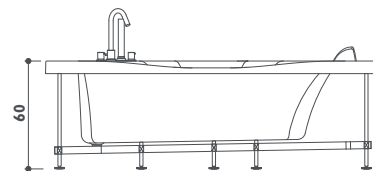

uma

corner/built-in
130/145 × 130/145 × 60h cm
design IED Centro Ricerche

Single version RH