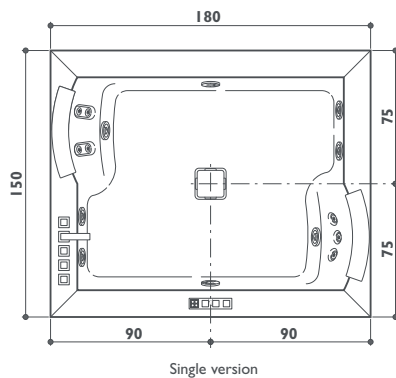

aura plus

built-in
180 x 150 x 66h cm
design Carlo Urbinati