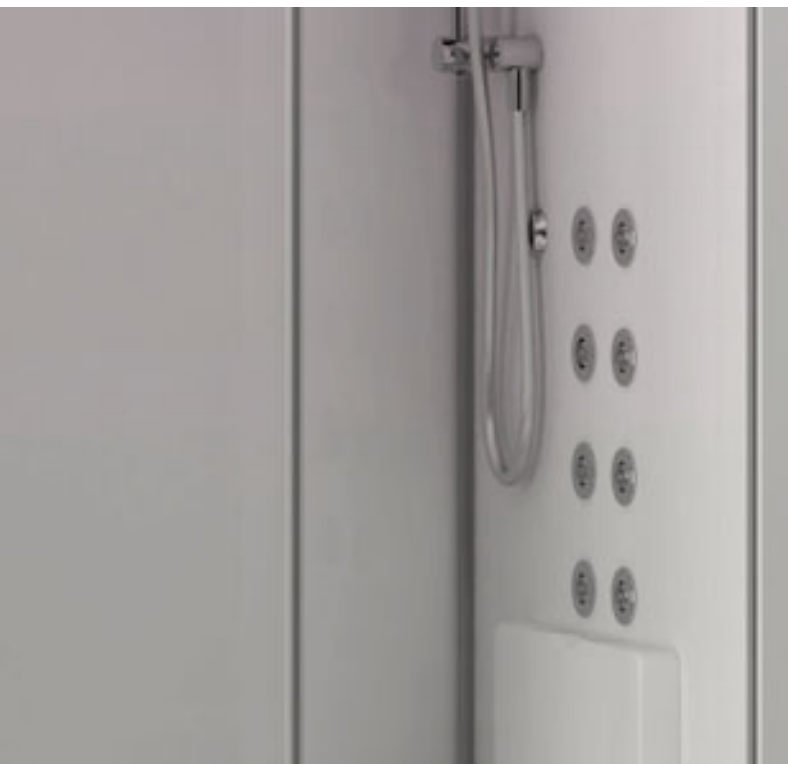

Functions and emotions

Cromodream®

A completely new rain of stimuli and sensations, thanks to the exclusive Jacuzzi® patent, acts as a tonic to the mood and nervous system. Cromodream® is a flow of light and colour that surrounds the body together with the water of the shower or the steam from the steam bath. The result of Jacuzzi® research, aimed at the discovery of new frontiers of wellness, provides 4 programs to be chosen from based on the needs of the moment: Sun, Relax, Energy and Dream.

SUN

A sunny atmosphere, a combination of warm colours - yellow-orange-white - interspersed with sequences of blue and violet.

RELAX

To promote relaxation through the combination, in a soothing sequence, of the four colours: light blue-orange-blue-white.

ENERGY

Nothing is more vital than red and orange, alive and alight from the power of the white light they alternate with.

DREAM

To enjoy the full range of colours, from the warmest to the most stimulating tones. A kaleidoscope of white-blue-orange-yellow-green-magenta.