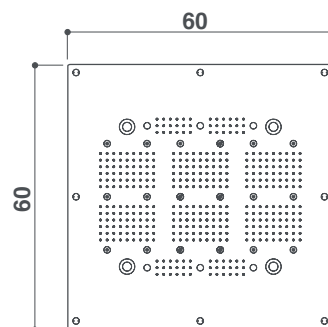

caleidos

built-in
design Jacuzzi®

35 x 35 cm
45 x 45 cm
60 x 60 cm