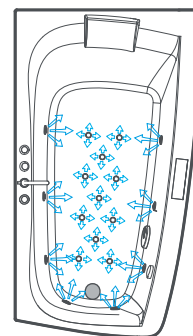

Jets
 ● Standard ● Optional ○ Standard depending on the chosen fittings

young

versa 160
folia
uma

JET

DUO

Feeling good can be fun

The hydromassage can be fun and can become an essential part of an enjoyable lifestyle. Young has a special style, dedicated to those who prefer a dynamic, active, positive way of life. Its design is in line with modern furnishing trends.