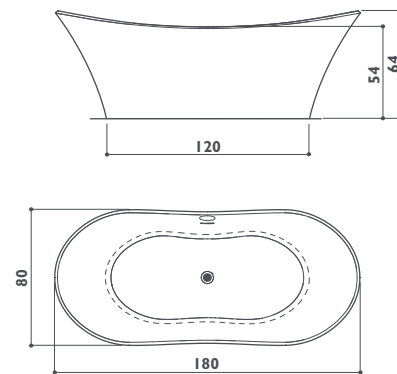

infinito

freestanding
180 x 80 54/63,5h cm
design Carlo Urbinati

Single version

A cradle that wraps your body in the caress of water

It is born from the earth and opens up to the sky.
Harmoniously in tune with the surrounding space.
Minimal, a concentrated blend of contemporary lines
and formal purity: a design which continues into infinity.

All the senses are involved in wellness

Infinito was born from the design by Carlo Urbinati
and Techstone®, a completely new concept, which lends
itself to a multi-sensory experience of the time devoted
to the bath.

An exclusive concept that bears the Jacuzzi® signature

An essential bath, which is unexpected, but above all
contemporary. The elegant form recalls the corolla of a
flower that is holding water.

FEATURES

- Techstone® ●
- Overflow Integrated ●
- Click clack waste ●
- To be combined with floor standing tapware ○
- To be combined with Infinito basin ●

● Standard   ● Optional   ○ Standard depending on the chosen fittings