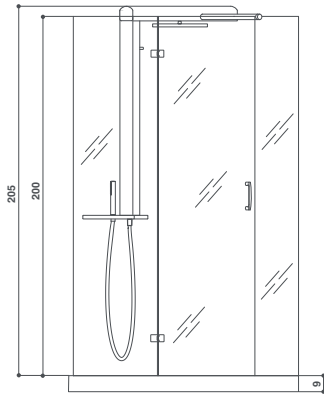

start! 90 round

corner
LH - RH
90 x 90 x 205h cm
design Carlo Urbinati