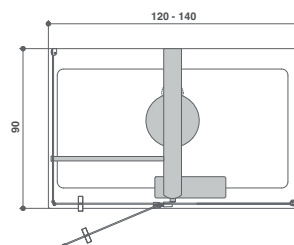

start! 90

corner

LH - RH

160 x 90 x 205h cm walk in

140 x 90 x 205h cm walk in

140 x 90 x 205h cm

120 x 90 x 205h cm

design Carlo Urbinati

enclosure + shower panel