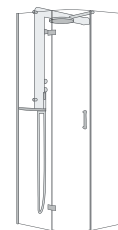

start! 80

corner
LH - RH
120 x 80 x 205h cm
100 x 80 x 205h cm
design Carlo Urbinati

CRYSTAL CLEAR
by JACUZZI

shower panel finishes

enclosure + shower panel