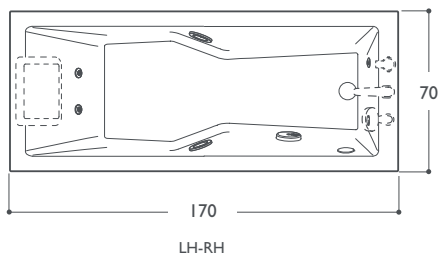

energy 170

corner/built-in/niche/wall
170 x 70 x 57h cm
design EMO