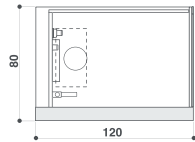

frame 120

corner/niche
LH - RH
120 x 80 x 224h cm
design Mario Ferrarini