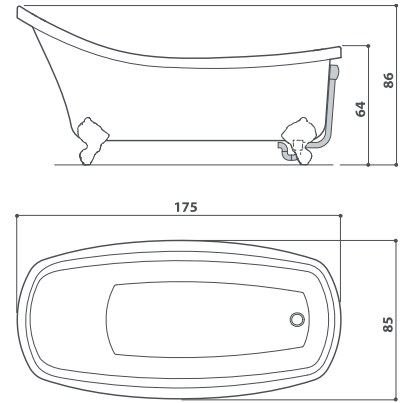

time

freestanding
175 x 85 x 64/86 cm
design Jacuzzi UK