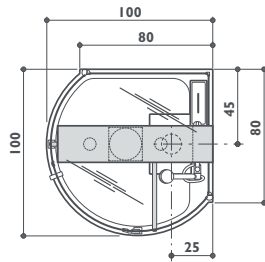

shower panel finishes

aluminium

Jets ● Standard ● Optional ○ Standard depending on the chosen fittings

mynima 80 sphere

corner
single version
80 x 80 x 222h cm
design Carlo Urbinati

Functions

- Vertical and back hydromassage (Body jet)
- Aqua feeling: raindrop shower head
- Enerjet: tropical shower
- Enerjet: pulsating massage
- Enerjet: shower rain
- Steam bath
- Aromatherapy