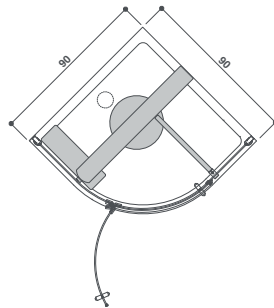

start! 90 round

corner
LH - RH
90 x 90 x 205h cm
design Carlo Urbinati