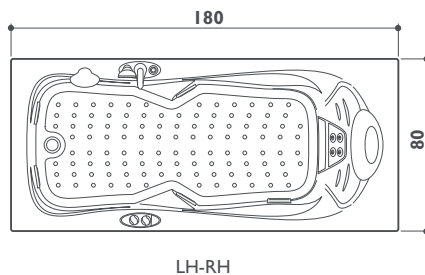

BASE	TOP
6	6
12	12

FEATURES

Mechanical tapware
 Sanitising system + Underwater spotlight
 Headrest
 Handle

2	2
	●
1	1
2	2

Jets
 ● Standard
 ● Optional
 ○ Standard depending on the chosen fittings

hexis

corner/built-in/wall/niche
 180 x 80 x 57h cm
 design Synthesis design