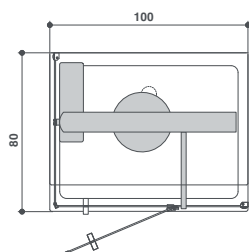

start! 80

corner
LH - RH
120 x 80 x 205h cm
100 x 80 x 205h cm
design Carlo Urbinati

CRYSTAL CLEAR
by JACUZZI

shower panel finishes

enclosure + shower panel