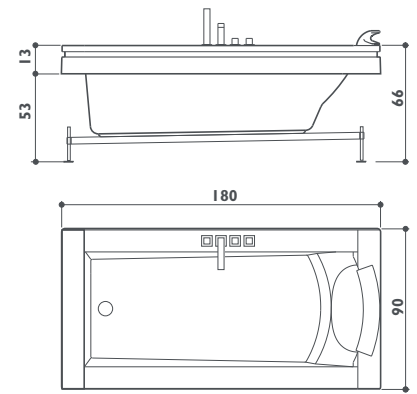

aura uno design

built-in
180 x 90 x 66h cm
design Carlo Urbinati