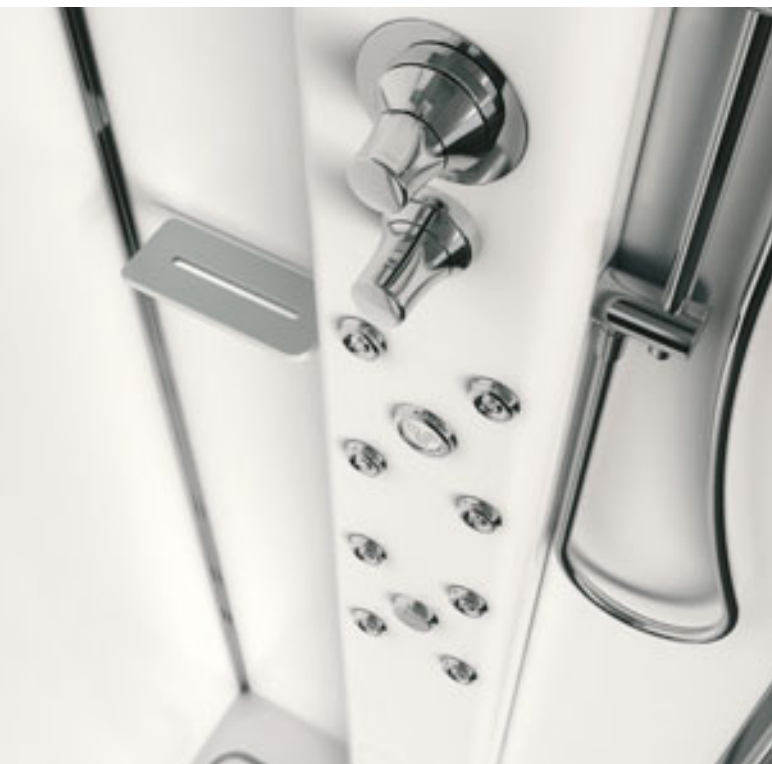

play

play 120
play 100
play 90
play sphere

The vitality shower

Play is the shower cabin that offers the opportunity to experience the world of the Jacuzzi® hydromassage in a dynamic, cheerful and lively way. The youthful design with a minimalist aesthetic expresses the pleasure of the most advanced performance and is supported by the best equipment and maximum installation versatility.

Vertical wellness

The original Jacuzzi® vertical hydromassage has a relaxing, invigorating and re-energising effect. It stimulates vital centres with different intensities and involves all the muscle groups from the base of the neck to the lower back, giving complete psycho-physical wellness. The system of nozzles allows the flow of water to be varied, by changing the flow and intensity. Play is also available with or without the glass wall.