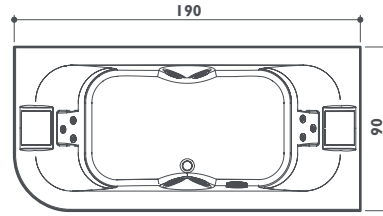

■ Jets ● Standard ● Optional ○ Standard depending on the chosen fittings

aquasoul double

corner/built-in
190 x 90 x 57h cm
design Carlo Urbinati

base
top

top

FUNCTIONS

Classic Jacuzzi® hydromassage
Back massage with rotating microjets