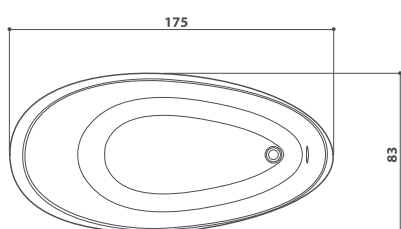

single version

INSTALLATION

freestanding

freestanding

EXTERNAL DIMENSION

Length	cm	175
Width	cm	83
Height	cm	57/64

Length	cm	155
Width	cm	81
Height	cm	62/81

● Standard