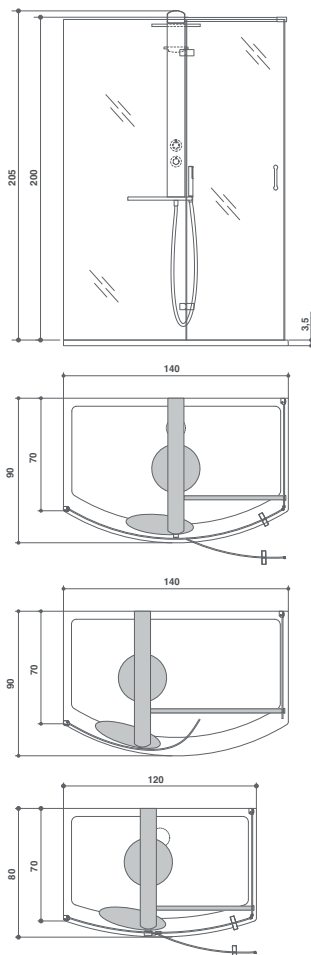

shower panel finishes

Anodized aluminium

chiusura doccia + paretina doccia

Functions

- Raindrop shower head (30 cm) ●
- Shower cascade ●
- Hand held shower ●

Features

- Single-lever or thermostatic mixer tap ○
- Shower diverter ●
- Shelves (Techstone®) ●