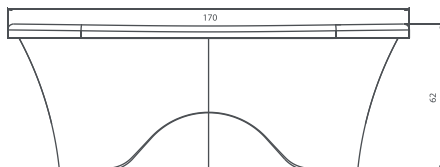

Length	cm	170	170
Width	cm	70	75
Height	cm	62	60

- Standard
- Optional
- Standard depending on the chosen fittings

built-in

nova design

freestanding

FEATURES

Mechanical tapware	○
Electronic tapware	○
Headrest	3
Light along the perimeter integrated in the panel (freestanding)	●