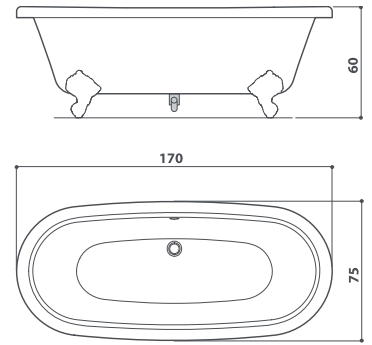

darcy

freestanding
170 x 75 x 60h cm
design Jacuzzi UK