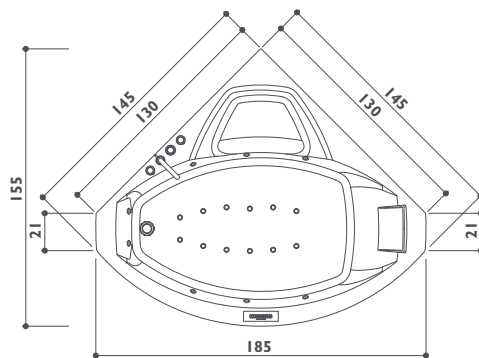

uma

corner/built-in
130/145 x 130/145 x 60h cm
design IED Centro Ricerche

Single version