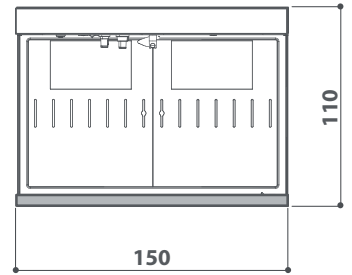

frame in2

corner/niche/back-to-wall (LH only)

LH - RH

150 x 110 x 224h cm

design Mario Ferrarini