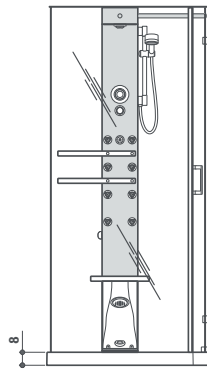

shower panel finishes

Jets
 Standard
 Optional
 Standard depending on the chosen fittings

mynima 90

corner
LH-RH
90 x 90 x 222h cm
design Carlo Urbinati

	TB	TT
Functions		
Vertical and back hydromassage (Body jet)	8	8
Aqua feeling: raindrop shower head	●	●
Enerjet: tropical shower	●	●
Enerjet: pulsating massage	●	●
Enerjet: shower rain	●	●
Steam bath		●
Aromatherapy		●
Features		
Thermostatic mixer	●	●
Container for aromatic essences		●
Limescale-prevention membrane for spouts	●	●
Electronic descaling system		●
Glass panels against the wall	○	○
Shelves (Techstone®)	●	●
Adjustable seat (Techstone®)	○	●
Roof	●	●
Alarm		●