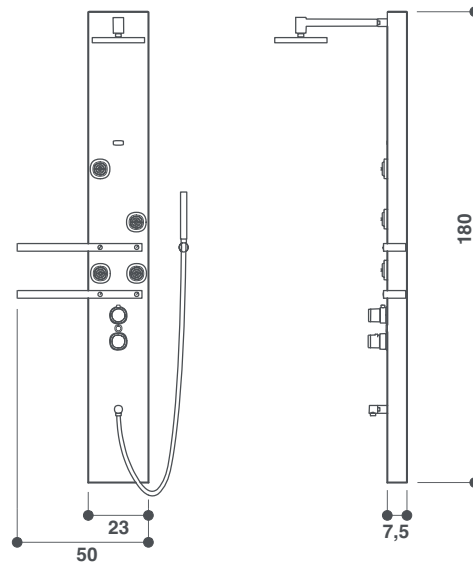

ego

wall
23/50 x 180h cm
design Jacuzzi®