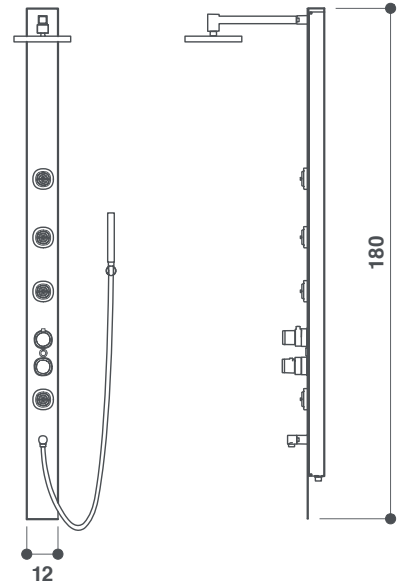

es built-in

built-in
12 x 180h cm
design Jacuzzi®