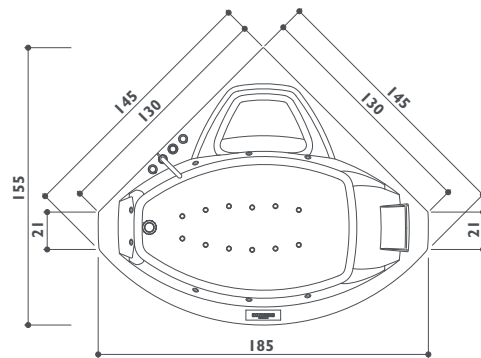

Headrest

I

Single panel

○

Jets
 Standard
 Optional
 Standard depending on the chosen fittings

uma

corner/built-in
 130/145 x 130/145 x 60h cm
 design IED Centro Ricerche

Single version RH