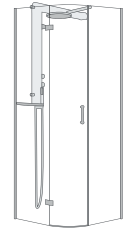

shower panel finishes

enclosure + shower panel