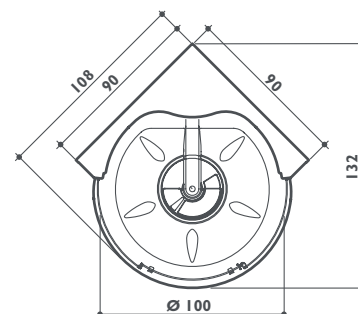

flexa tower

corner
single version
90 x 90 x 232h cm
design Synthesis Design