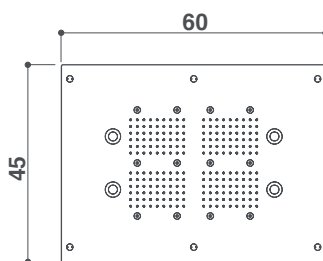

45 x 25 cm
60 x 45 cm