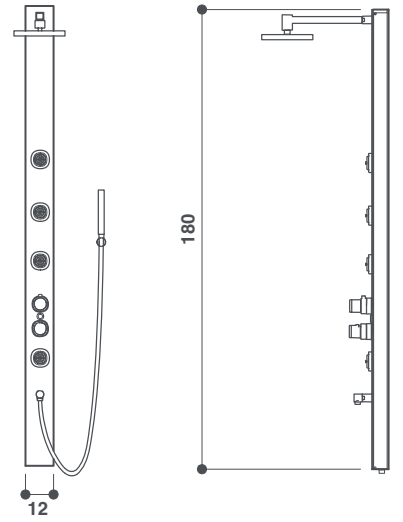

es

wall/corner
12 x 180h cm
design Jacuzzi®