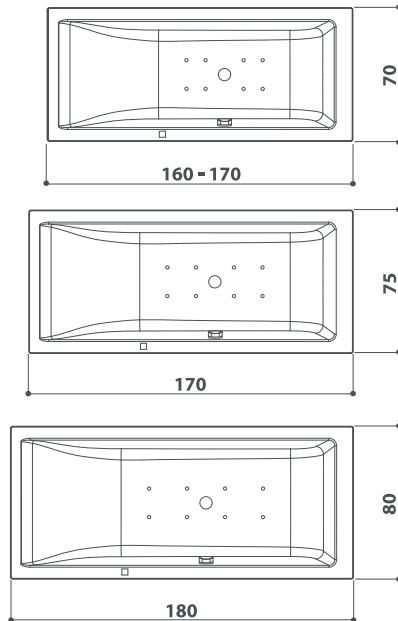

moove

corner/built-in/wall/niche
180 x 80 170 x 75 170 x 70 160 x 70 cm
design Marco Piva

Cutting-edge design

Moove is a very refined bath with a unique shape that not only welcomes your body but also satisfies your idea of beauty. Its ergonomic depth is ideal for comfort and relaxation.

A touch of air on the matter

Beauty benefits from air jets that move the water in the direction of your wellness, in a creation that represents the pinnacle of Jacuzzi® design through the use of Techstone® which gives the impression that the water is vibrating for comfort and relaxation.

A synaesthetic concept of wellness

The exclusive material used to make Moove delivers an experience that involves all the senses. Its wavy surface looks as if it vibrates as the water moves and blends with the pleasant feel of the smooth surface.