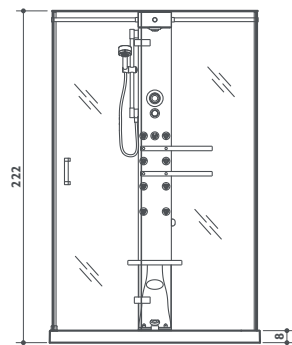

TB	TT
8	8
●	●
●	●
●	●
●	●
	●
	●
●	●
●	●
○	○
●	●
○	●
●	●

shower panel finishes

Jets ● Standard ● Optional ○ Standard depending on the chosen fittings

mynima I40

corner
LH-RH
140 x 86 x 222h cm
design Carlo Urbinati