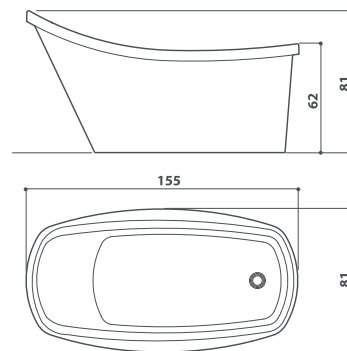

cabriolet

freestanding
155 x 81 x 62/81h cm
design Jacuzzi UK