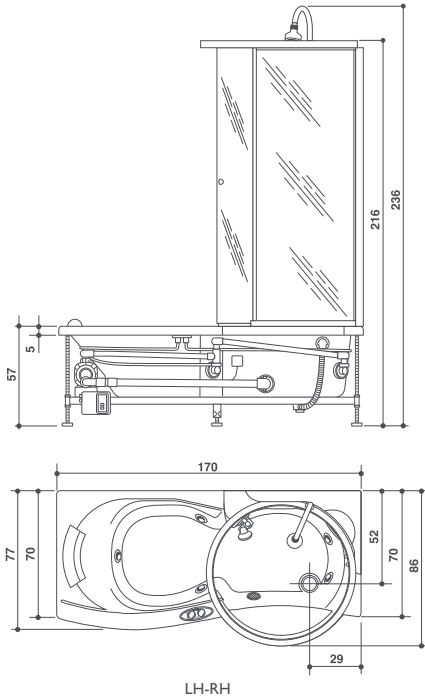

j-twin premium

corner/wall
170 x 70/86 x 57/236h cm
design Carlo Urbinati

LH-RH

FUNCTIONS Bath

Classic Jacuzzi® hydromassage

Shower cubicle

Vertical and back hydromassage

FEATURES

- Single-lever or thermostatic mixer tap ○ ○
- Sliding Shower ● ●
- Mirror ● ●
- Fill spout ● ●
- Spray shower head ● ●
- Shelves ● ●
- Headrest ● |
- Panels (1 Front panel + 1 Side panel) ● ●
- Sanitising system ● ●
- Sanitising system + Underwater spotlight ● ●

	BASE	IDRO
FUNCTIONS Bath Classic Jacuzzi® hydromassage		5
Shower cubicle Vertical and back hydromassage	8	8
FEATURES		
Single-lever or thermostatic mixer tap	○	○
Sliding Shower	●	●
Mirror	●	●
Fill spout	●	●
Spray shower head	●	●
Shelves	●	●
Headrest	●	|
Panels (1 Front panel + 1 Side panel)	●	●
Sanitising system	●	●
Sanitising system + Underwater spotlight	●	●

■ Jets ● Standard ● Optional ○ Standard depending on the chosen fittings