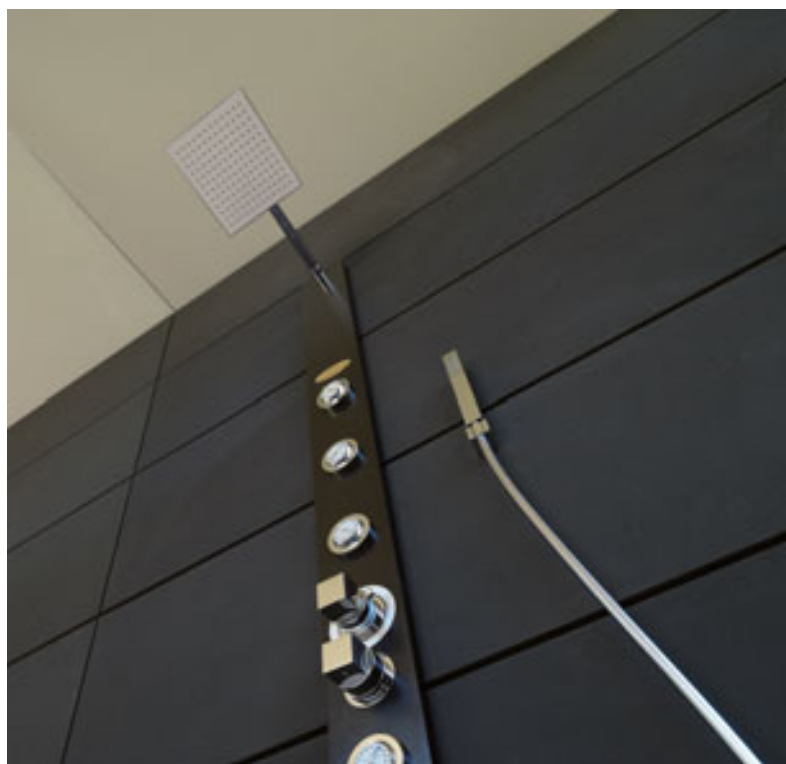

Your oasis of wellness

A whirlpool bath, or a Jacuzzi® steam and shower cabin, becomes the centre of the domestic space dedicated to self-care. A place where you can forget the hectic nature of everyday life, where the bathing ritual is enriched by value and pleasure, where technology combines with design to meet your needs, whatever they are, and always offer you the best.

Feel good together

The harmonising effect of hydrotherapy can be shared and become a healthy habit for parents and children. Regularly enjoying the Jacuzzi® hydromassage experience helps to better face the commitments of the day and, to some extent, facilitate relationships.