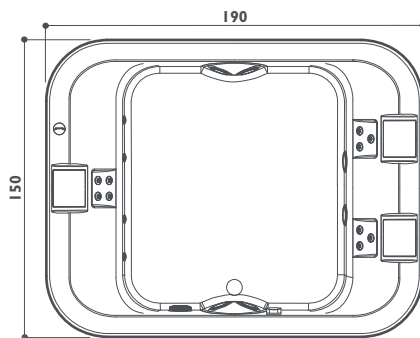

aquasoul extra

Freestanding/built-in
190 x 150 x 60h cm
design Carlo Urbinati

Single version

base
top

top

FUNCTIONS

Classic Jacuzzi® hydromassage
Back massage with rotating microjets
Fixed microjets

FRIENDLY	BASE	TOP
6	6	6
10	10	10
4	4	4