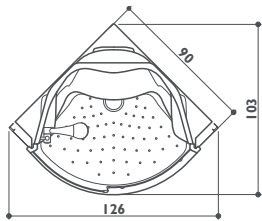

flexa thema round

corner
single version
90 x 90 x 214/227h cm
design Synthesis Design