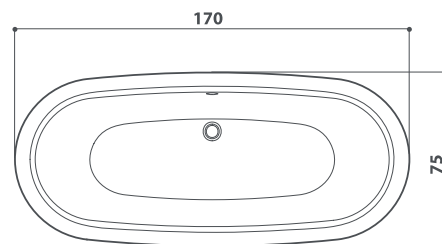

Length	cm	170	170
Width	cm	70	75
Height	cm	62	60

- Standard
- Optional
- Standard depending on the chosen fittings

built-in

nova design

freestanding

FEATURES

Mechanical tapware	○
Electronic tapware	○
Headrest	3
Light along the perimeter integrated in the panel (freestanding)	●