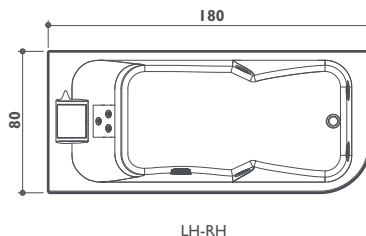

aquasoul lounge

corner/built-in
180 x 80 x 57h cm
design Carlo Urbinati