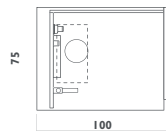

frame 100

corner/niche
LH - RH
100 x 75 x 224h cm
design Mario Ferrarini