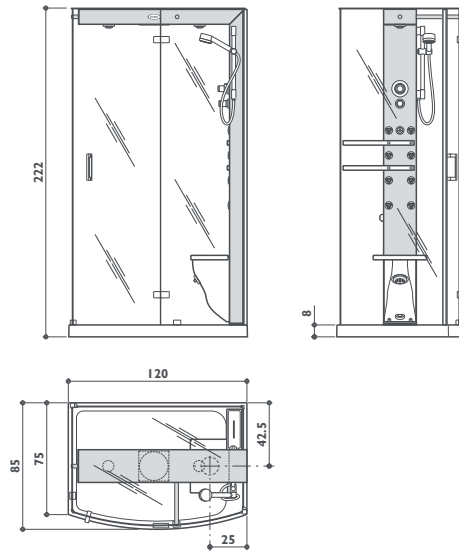

shower panel finishes

aluminium

Jets ● Standard ● Optional ○ Standard depending on the chosen fittings

mynima 120

corner
LH-RH
120 x 75 x 222h cm
design Carlo Urbinati

	TB	TT
Functions		
Vertical and back hydromassage (Body jet)	8	8
Aqua feeling: raindrop shower head	●	●
Enerjet: tropical shower	●	●
Enerjet: pulsating massage	●	●
Enerjet: shower rain	●	●
Steam bath		●
Aromatherapy		●
Features		
Thermostatic mixer	●	●
Container for aromatic essences		●
Limescale-prevention membrane for spouts	●	●
Electronic descaling system		●
Glass panels against the wall	○	○
Shelves (Techstone®)	●	●
Adjustable seat (Techstone®)	○	●
Roof	●	●
Alarm		●