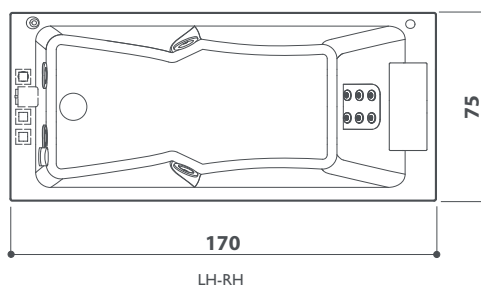

panel finishes

-  "L" shaped white acrylic
-  Douglas
-  Zebrano

 Jets ● Standard ○ Optional ○ Standard depending on the chosen fittings

sharp 75

corner/built-in/niche/wall
170 x 75 x 57h cm
design Carlo Urbinati