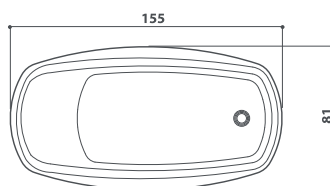

single version

INSTALLATION

freestanding

freestanding

EXTERNAL DIMENSION

Length	cm	175
Width	cm	83
Height	cm	57/64

Length	cm	155
Width	cm	81
Height	cm	62/81

● Standard