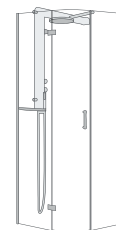

start! 90 double

corner
LH - RH
160 x 90 x 205h cm
design Carlo Urbinati

enclosure + shower panel