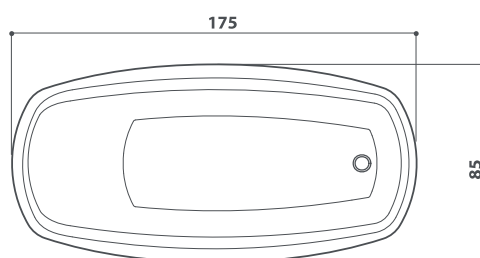

● Standard

● Optional

○ Standard depending on the chosen fittings