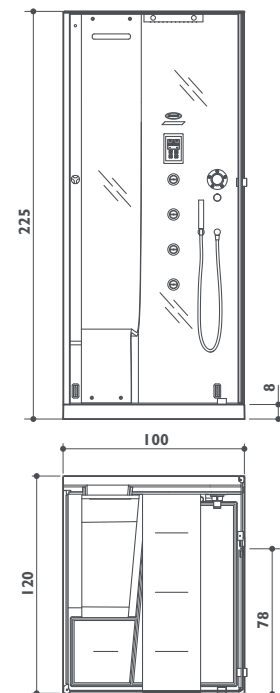

Omega

corner
LH-RH
120 x 100 x 225h cm
design Pininfarina

wall finishes

Black

White

glass finishes

Transparent for black cabin

Obscured for white cabin