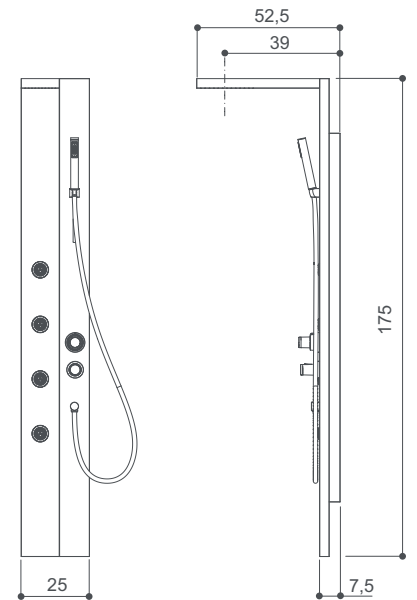

twice

wall
25 x 175h cm
design Emo