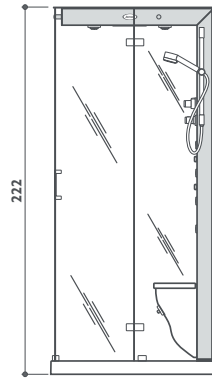

shower panel finishes

aluminium

Jets ● Standard ● Optional ○ Standard depending on the chosen fittings

mynima 80 sphere

corner
single version
80 x 80 x 222h cm
design Carlo Urbinati

Functions

- Vertical and back hydromassage (Body jet)
- Aqua feeling: raindrop shower head
- Enerjet: tropical shower
- Enerjet: pulsating massage
- Enerjet: shower rain
- Steam bath
- Aromatherapy