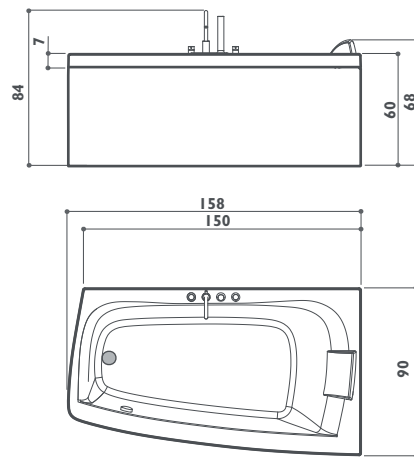

folia

corner/built-in
150 x 90 x 60h cm
design IED Centro Ricerche