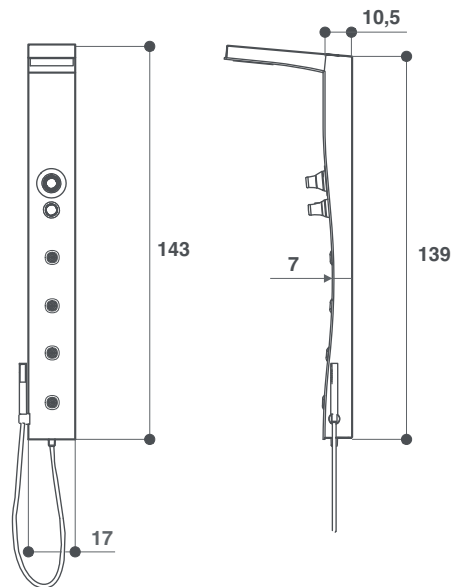

rei

wall
17 x 143h cm
design IED centro ricerche