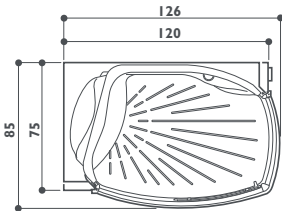

flexa thema I 20

corner
LH-RH
120/126 x 75/85 x 214/227h cm
design Synthesis Design