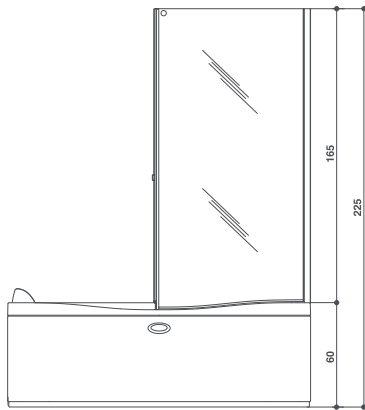

LH-RH

SHOWER PANEL FINISHES

Grey aluminium

White aluminium