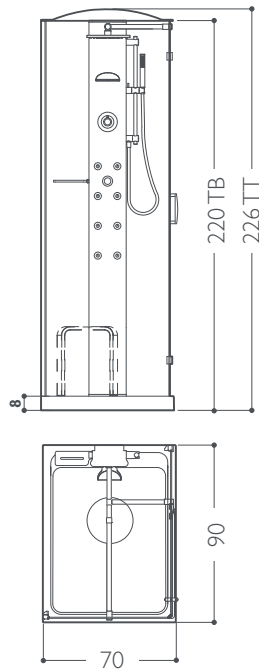

play 90

corner
LH-RH
90 x 70 x 220/226h cm
design Jacuzzi®