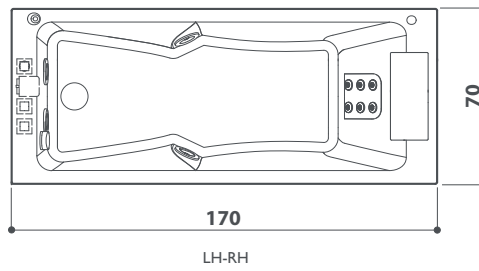

Jets
 ● Standard ○ Optional ○ Standard depending on the chosen fittings

panel finishes

- "L" shaped white acrylic
- Douglas
- Zebrano

sharp 70

corner/built-in/niche/wall
170 x 70 x 57h cm
design Carlo Urbinati