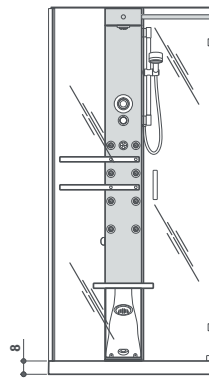

shower panel finishes

aluminium

Jets ● Standard ● Optional ○ Standard depending on the chosen fittings

mynima 80 sphere

corner
single version
80 x 80 x 222h cm
design Carlo Urbinati

Functions

- Vertical and back hydromassage (Body jet)
- Aqua feeling: raindrop shower head
- Enerjet: tropical shower
- Enerjet: pulsating massage
- Enerjet: shower rain
- Steam bath
- Aromatherapy