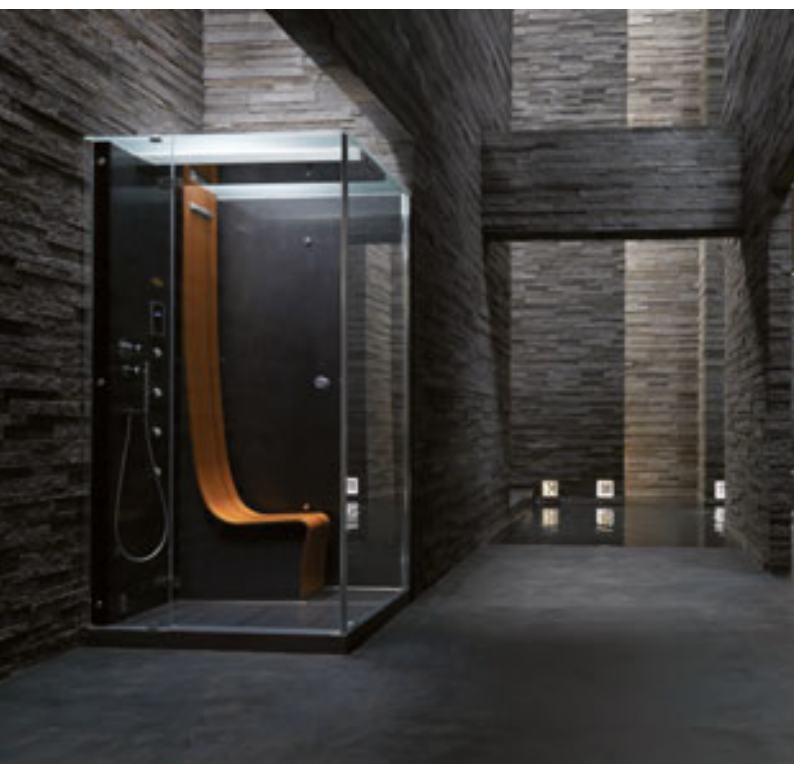

Your oasis of wellness

A whirlpool bath, or a Jacuzzi® steam and shower cabin, becomes the centre of the domestic space dedicated to self-care. A place where you can forget the hectic nature of everyday life, where the bathing ritual is enriched by value and pleasure, where technology combines with design to meet your needs, whatever they are, and always offer you the best.