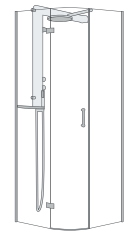

start! 90

corner

LH - RH

160 x 90 x 205h cm walk in

140 x 90 x 205h cm walk in

140 x 90 x 205h cm

120 x 90 x 205h cm

design Carlo Urbinati

enclosure + shower panel