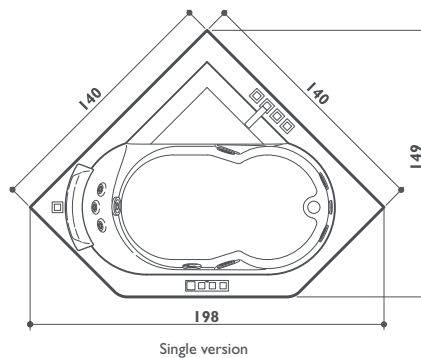

Jets
 Standard
 Optional
 Standard depending on the chosen fittings

aura corner 140

corner/built-in
140 x 140 x 60h cm
design Carlo Urbinati

FUNCTIONS

- Classic Jacuzzi® hydromassage 5
- Back massage with rotating microjets 3