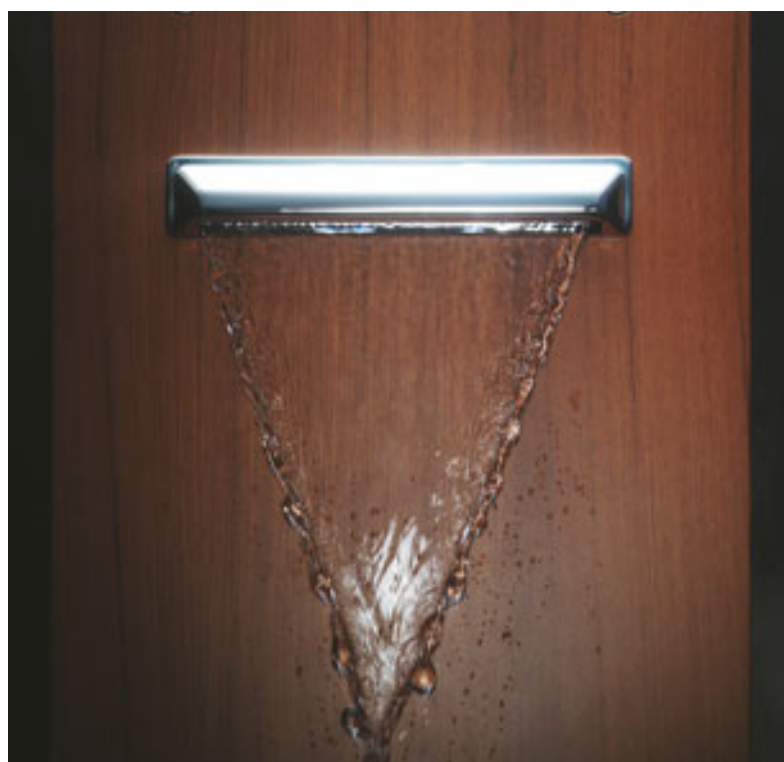

Cascade shower

A really exciting way to shower, which gives complete, deep and lasting wellness as it exercises a pleasant massage on the shoulders. The fresh and vital action of the water, which flows in a continuous and voluminous stream, working on the muscles suffering from greatest stress, giving an unforgettable feeling of relaxation.

Cascade Power Fall

An extraordinary function, a real unmatched wave of energy and vitality: a cascade of 170 litres of water per minute to instantly relieve all the tension and tiredness accumulated during the day.