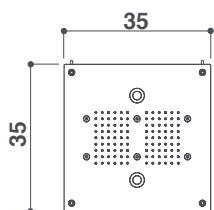

caleidos

built-in
design Jacuzzi®

35 x 35 cm
45 x 45 cm
60 x 60 cm