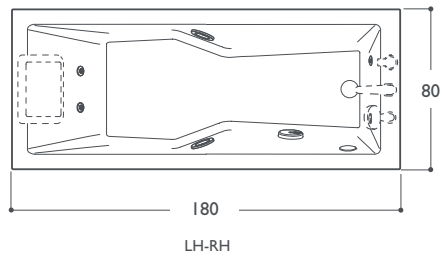

energy 180

corner/built-in/niche/wall
180 x 80 x 57h cm
design EMO