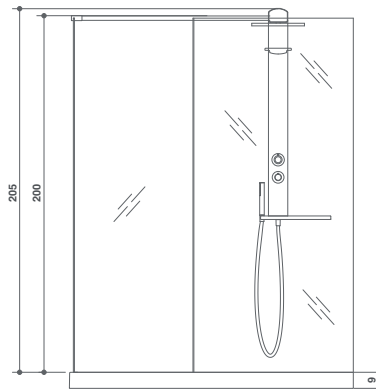

enclosure + shower panel

shower panel finishes

Anodized aluminium

Functions

Raindrop shower head (30 cm) ●

Shower cascade ●

Hand held shower ●

Features