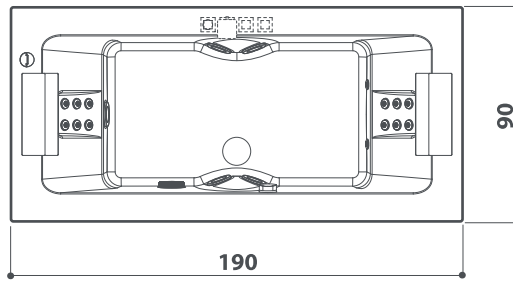

panel finishes

- White Acrylic
- Douglas
- Zebrano

Jets
 Standard
 Optional
 Standard depending on the chosen fittings

sharp double

corner/built-in/niche/wall
190 x 90 x 57h cm
design Carlo Urbinati

Single version