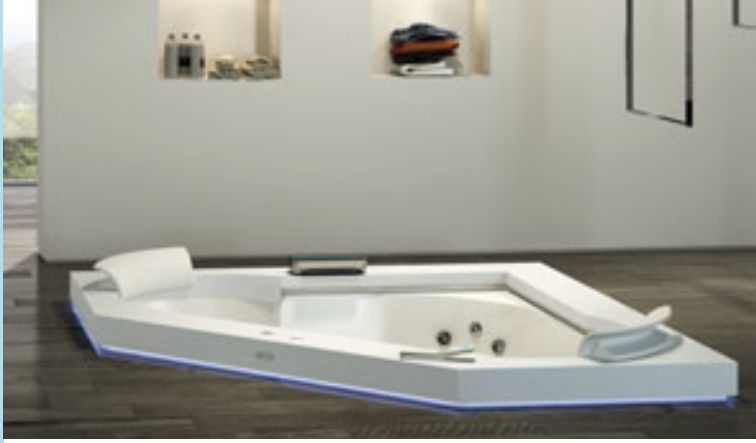

220/240 V 50 Hz

■ Jets

● Standard

● Optional

○ Standard depending on the chosen fittings

built-in

aura corian®.corner I 60

FUNCTIONS