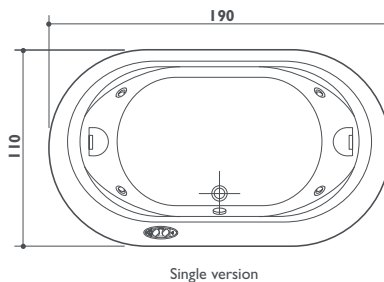

opalia

built-in
190 x 110 x 60h cm
design Jacuzzi®

optional

FUNCTIONS

Classic Jacuzzi® hydromassage

6

FEATURES

Mechanical tapware