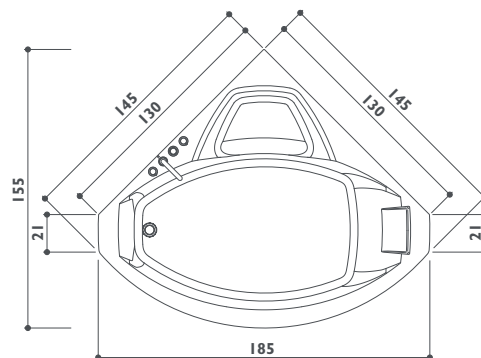

uma

corner/built-in
130/145 × 130/145 × 60h cm
design IED Centro Ricerche

Single version RH