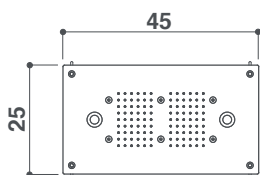

45 x 25 cm
60 x 45 cm