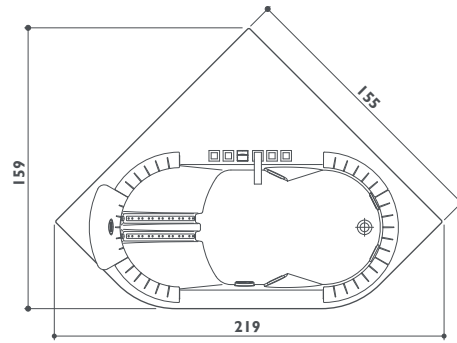

■ Jets ● Standard ● Optional ○ Standard depending on the chosen fittings

j-sha mi corner

corner
155 x 155 x 60h cm
design Carlo Urbinati

Single version LH

top

FUNCTIONS

BODY JET - Classic Jacuzzi® hydromassage
Shiatsu BACK JET - Back Massage
MIX - Mixed treatment solution