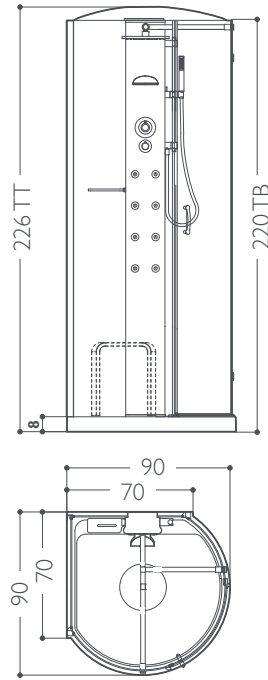

play sphere

corner
LH-RH
70 x 70 x 220/226h cm
design Jacuzzi®