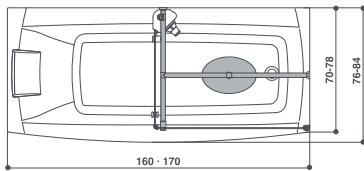

LH-RH

SHOWER PANEL FINISHES

Grey aluminium

White aluminium