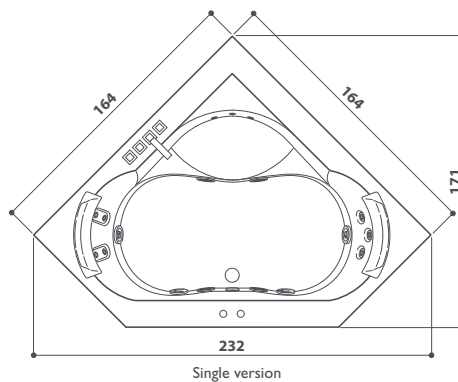

frame finishes

■ Jets ● Standard ● Optional ○ Standard depending on the chosen fittings

aura corner 160 corian®

built-in
164 x 164 x 60h cm
design Carlo Urbinati

FUNCTIONS

Classic Jacuzzi® hydromassage	6
Back massage with rotating microjets	10