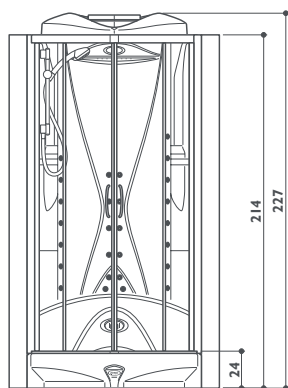

flexa thema square

corner
single version
90 x 90 x 214/227h cm
design Synthesis Design

	ST2	ELT3	ELT4	ELT22
Functions				
Vertical and back hydromassage - variable (Body Jet)		20	24	24
Vertical and back hydromassage - fixed (Body Jet)	12			
Raindrop shower head		●	●	●
Shoulder Cascade	●	●	●	●
Scottish Shower			●	●
Steam bath		●	●	●
Aromatherapy		●	●	●
Cromodream®				●
Features				
Single-lever mixer tap	○	○	○	
Thermostatic mixer	○	○	○	●
3 functions hand held shower + sliding rod	●	●	●	●
Container for aromatic essences		●	●	●
Electronic descaling system		●	●	●
Radio			●	●
Roof	●	●	●	●
Alarm		●	●	●

Jets
 Standard
 Optional
 Standard depending on the chosen fittings