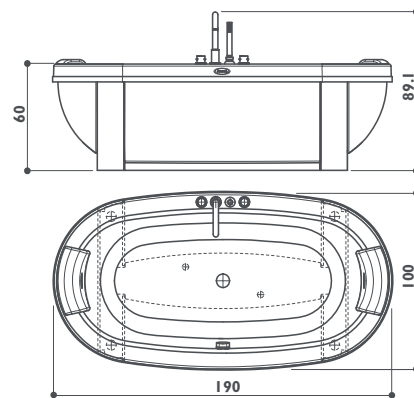

● Standard ● Optional ○ Standard depending on the chosen fittings

anima design

Freestanding/built-in
190 x 100 x 60h cm
design Groove

Single version

FEATURES

- Mechanical tapware ○
- Headrest 2
- Wood frame support ○
- Panels ○