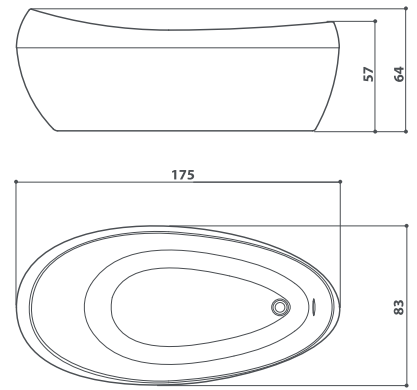

embrace

freestanding
175 x 83 x 57/64h cm
design Jacuzzi UK