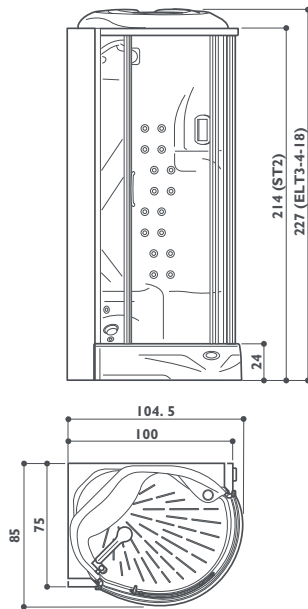

flexa thema 100

corner
LH-RH
100/105 x 75/85 x 214/227h cm
design Synthesis Design