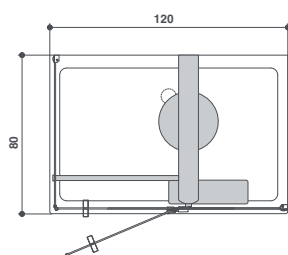

start! 80

corner
LH - RH
120 x 80 x 205h cm
100 x 80 x 205h cm
design Carlo Urbinati

CRYSTAL CLEAR
by JACUZZI

shower panel finishes