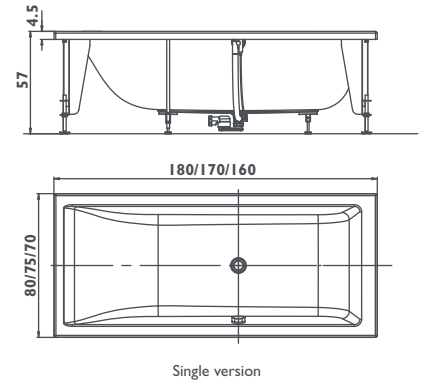

moove

corner/built-in/wall/niche
180 x 80 - 170 x 75 - 170 x 70 - 160 x 70 - 57h cm
design Marco Piva