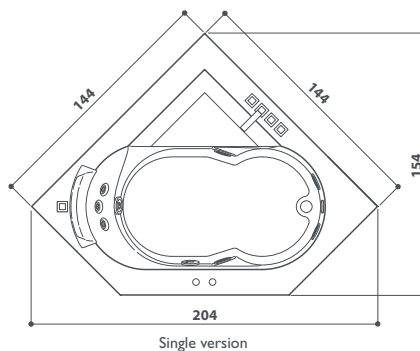

frame finishes

Jets
 ● Standard ○ Optional ○ Standard depending on the chosen fittings

aura corner I 40 corian®

built-in
144 x 144 x 60h cm
design Carlo Urbinati

FUNCTIONS

- Classic Jacuzzi® hydromassage 5
- Back massage with rotating microjets 3