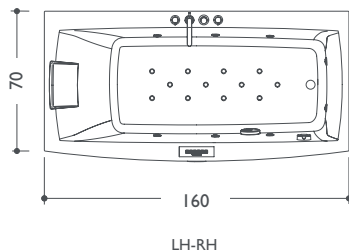

versa 160

corner/built-in/wall/niche
160 x 70 x 70/76 h cm
design IED Centro Ricerche