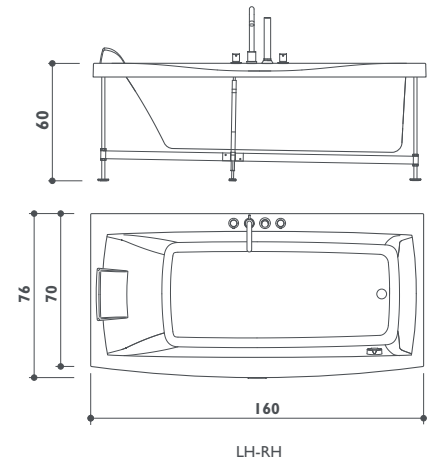

versa 160

corner/built-in/wall/niche
160 x 70/76 x 60 h cm
design IED Centro Ricerche