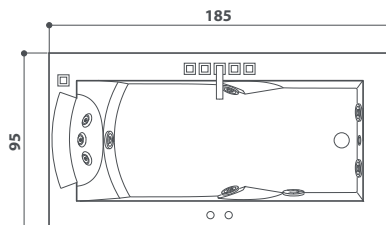

frame finishes

Jets
 Standard
 Optional
 Standard depending on the chosen fittings

aura uno corian®

built-in
185 x 95 x 66h cm
design Carlo Urbinati

Single version LH

FUNCTIONS

- Classic Jacuzzi® hydromassage 5
- Back massage with rotating microjets 3