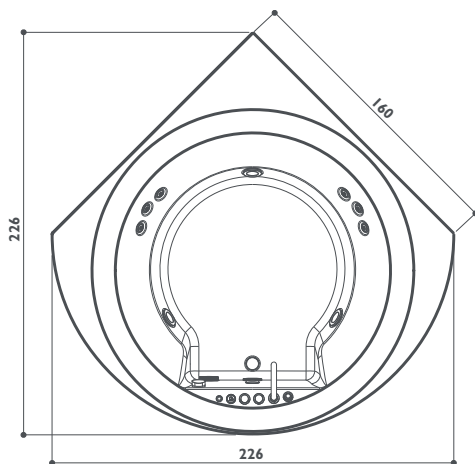

nova corner

corner

160 x 160 x 63h cm without frame

160 x 160 x 66h cm with frame

design Carlo Urbinati

Single version