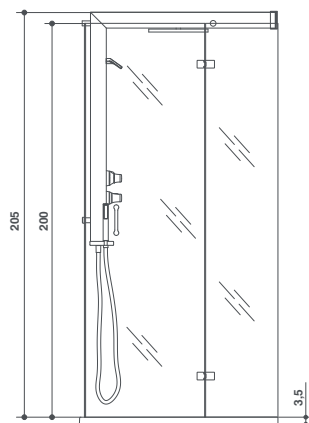

start! 80

corner
LH - RH
120 x 80 x 205h cm
100 x 80 x 205h cm
design Carlo Urbinati

CRYSTAL CLEAR
by JACUZZI

shower panel finishes