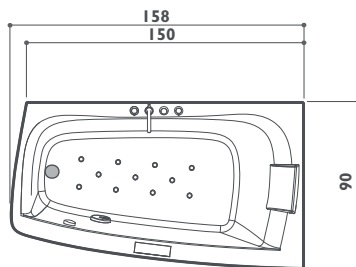

Mechanical tapware ○

Lumina electronic control panel ●

Headrest |

Jets
 Standard
 Optional
 Standard depending on the chosen fittings

folia

corner/built-in
150 x 90 x 60h cm
design IED Centro Ricerche

FUNCTIONS