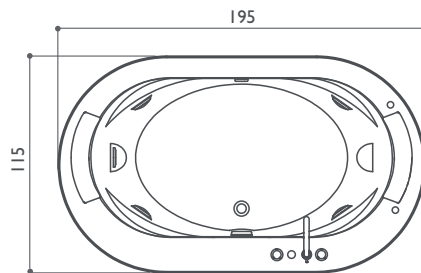

opalia corian®

built-in
195 x 115 x 63h cm
design Jacuzzi®

Single version