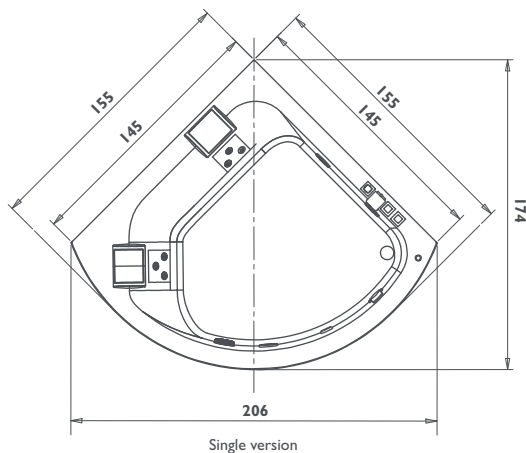

aquasoul corner 155

corner/built-in
145/155 x 145/155 x 57h cm
design Carlo Urbinati