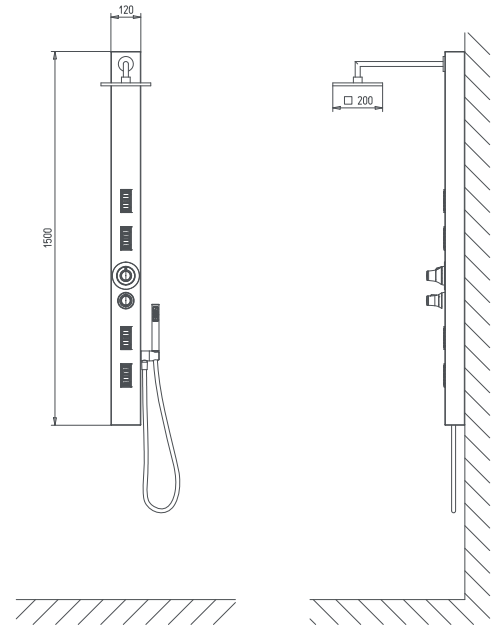

skin

wall
12 x 150h cm
design Jacuzzi®