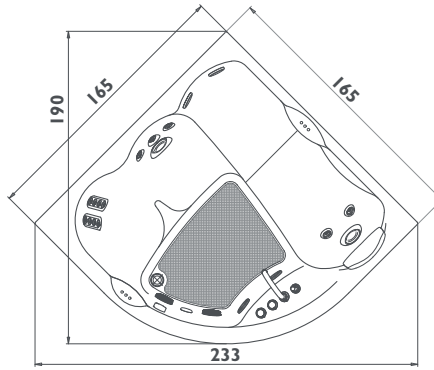

maxima

Corner
165 x 165 x 75/86h cm
design Carlo Urbinati

top

FUNCTIONS

Classic Jacuzzi® hydromassage
Back massage with rotating microjets

BASE	TOP
6	6
13	13

FEATURES

Mechanical tapware
Touch controls
Headrest
Heater
Sanitising system + Underwater spotlight
Single panel