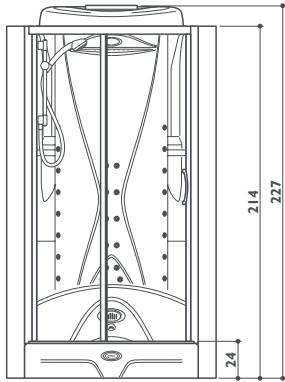

flexa thema round

corner
single version
90 x 90 x 214/227h cm
design Synthesis Design