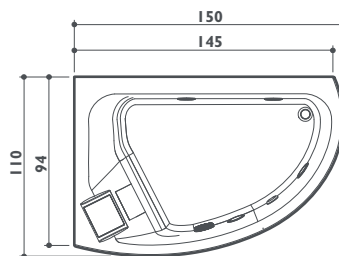

aquasoul offset

corner/built-in
145/150 x 94/110 x 57h cm
design Carlo Urbinati

LH-RH