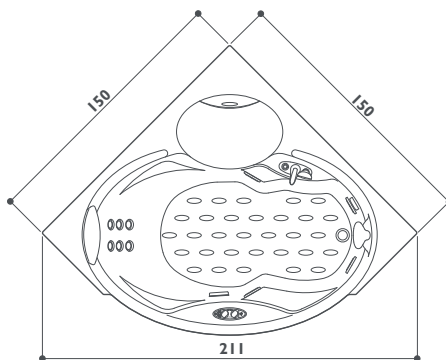

celtia

Corner panel/built-in
150 x 150 x 57h cm
design Carlo Urbinati

Single version LH