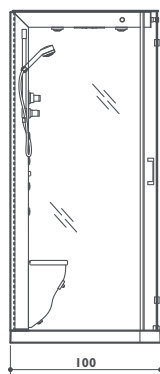

TB	TT
8	8
●	●
●	●
●	●
●	●
	●
	●
●	●
●	●
○	○
●	●
○	●
●	●

shower panel finishes

Jets ● Standard ● Optional ○ Standard depending on the chosen fittings

mynima I40

corner
LH-RH
140 x 86 x 222h cm
design Carlo Urbinati