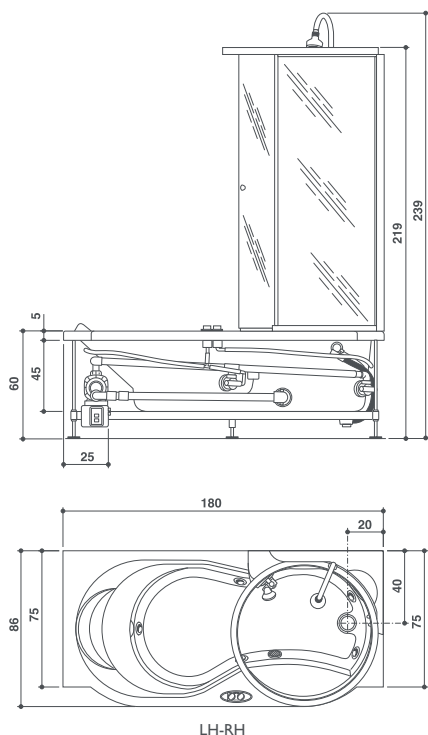

Sanitising system

Panels (1 Front panel and 1 Side panel)

Jets
 Standard
 Optional
 Standard depending on the chosen fittings

amea twin premium

corner/wall
180 x 75/86 x 60/239 cm
design Carlo Urbinati

FUNCTIONS Bath
Classic Jacuzzi® hydromassage