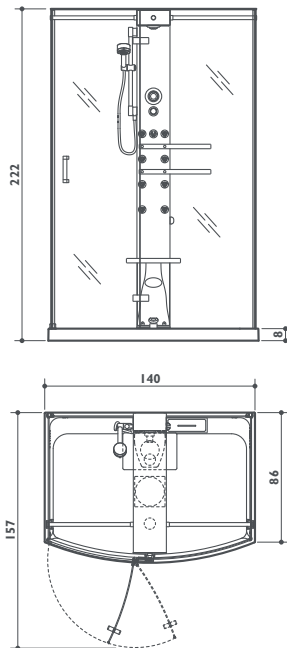

mynima I 40/wall

back-to-wall
single version
140 x 86 x 222h cm
design Carlo Urbinati