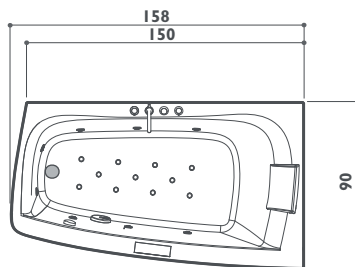

folia

corner/built-in
150 x 90 x 60h cm
design IED Centro Ricerche

LH-RH