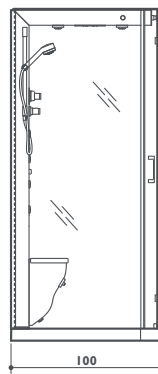

mynima I 40/wall

back-to-wall
single version
140 x 86 x 222h cm
design Carlo Urbinati