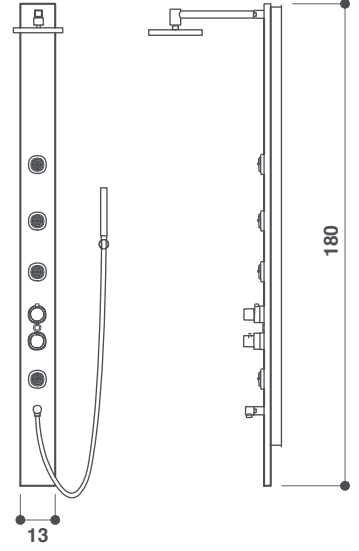

ios

built-in
13 x 180h cm
design Jacuzzi®