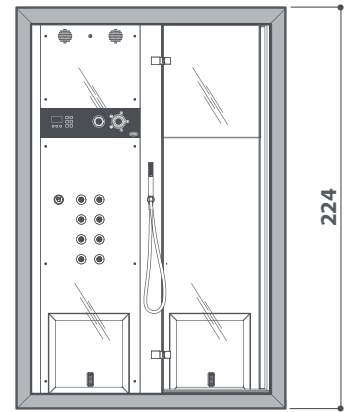

frame in2

corner/niche/back-to-wall (LH only)

LH - RH

150 x 110 x 224h cm

design Mario Ferrarini