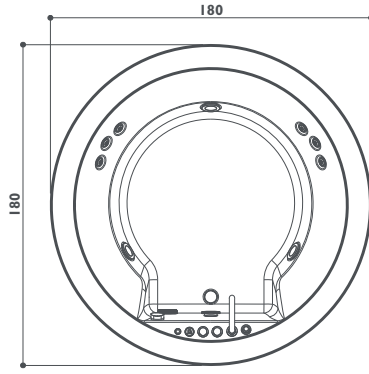

nova

freestanding/built-in
Ø180 x 63h cm without frame
Ø180 x 66h cm with frame
design Carlo Urbinati

Single version