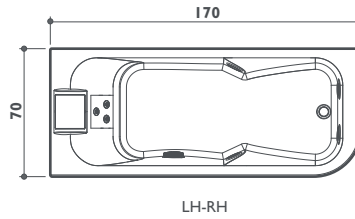

aquasoul

corner/built-in
170 x 70 x 57h cm
design Carlo Urbinati