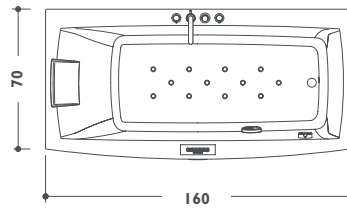

versa 160

corner/built-in/wall/niche
160 x 70 x 60 h cm
design IED Centro Ricerche

LH-RH