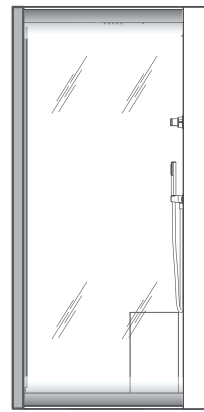

frame in2

corner/niche/back-to-wall (LH only)

LH - RH

150 x 110 x 224h cm

design Mario Ferrarini