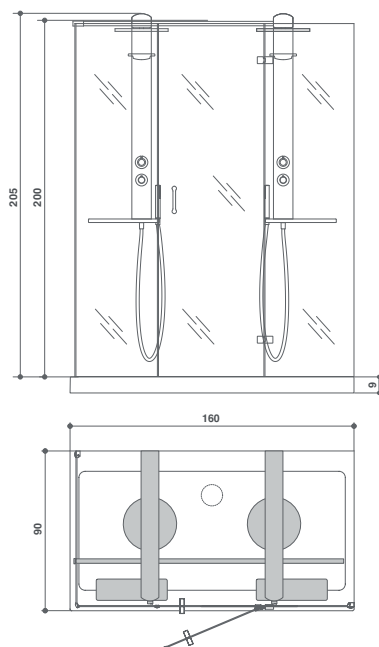

start! 90 double

corner
LH - RH
160 x 90 x 205h cm
design Carlo Urbinati