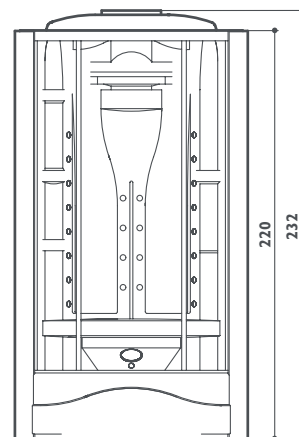

flexa tower

corner
single version
90 x 90 x 232h cm
design Synthesis Design