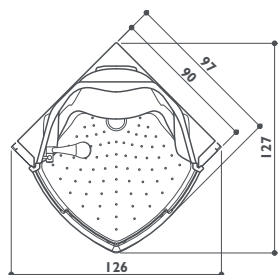

flexa thema square

corner
single version
90 x 90 x 214/227h cm
design Synthesis Design

	ST2	ELT3	ELT4	ELT22
Functions				
Vertical and back hydromassage - variable (Body Jet)		20	24	24
Vertical and back hydromassage - fixed (Body Jet)	12			
Raindrop shower head		●	●	●
Shoulder Cascade	●	●	●	●
Scottish Shower			●	●
Steam bath		●	●	●
Aromatherapy		●	●	●
Cromodream®				●
Features				
Single-lever mixer tap	○	○	○	
Thermostatic mixer	○	○	○	●
3 functions hand held shower + sliding rod	●	●	●	●
Container for aromatic essences		●	●	●
Electronic descaling system		●	●	●
Radio			●	●
Roof	●	●	●	●
Alarm		●	●	●

Jets
 Standard
 Optional
 Standard depending on the chosen fittings