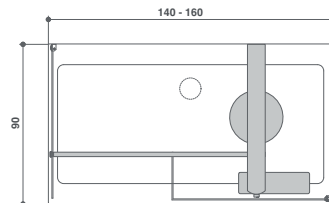

start! 90

corner

LH - RH

160 x 90 x 205h cm walk in

140 x 90 x 205h cm walk in

140 x 90 x 205h cm

120 x 90 x 205h cm

design Carlo Urbinati

enclosure + shower panel