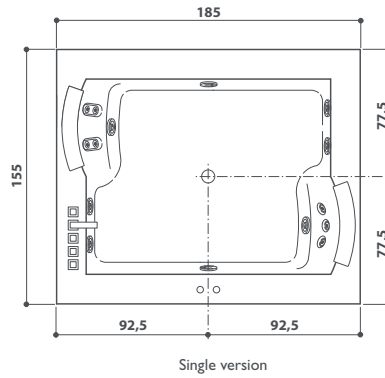

aura plus corian®

built-in
185 x 155 x 66h cm
design Carlo Urbinati