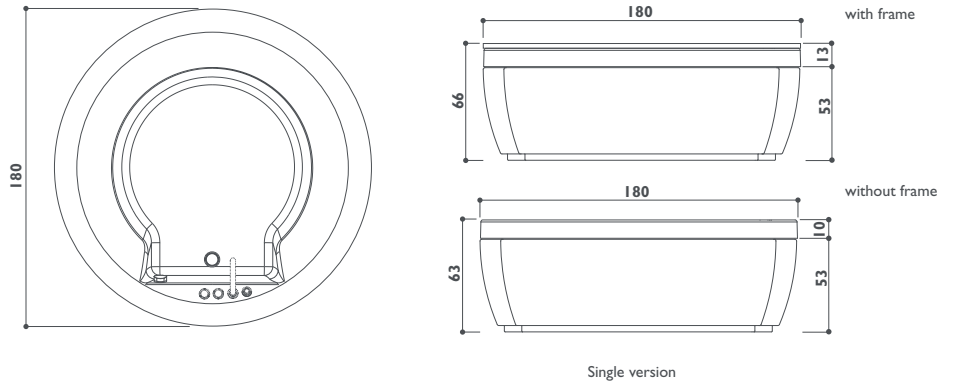

frame finishes

- Wengé
- Teak
- White Carrara marble
- Medea stone
- Absolute black granite

FEATURES

- Electronic or mechanical tapware ☐
- Headrest ☐ 3
- Overflow rim ☐
- Light along the perimeter integrated in the panel ☐
- Wood frame ☐
- Marble frame ☐

● Standard   ● Optional   ○ Standard depending on the chosen fittings