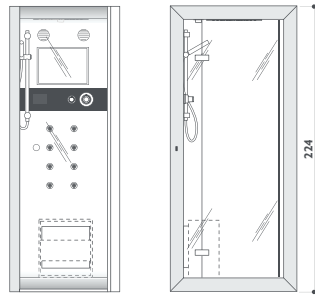

frame 100

corner/niche
LH - RH
100 x 75 x 224h cm
design Mario Ferrarini