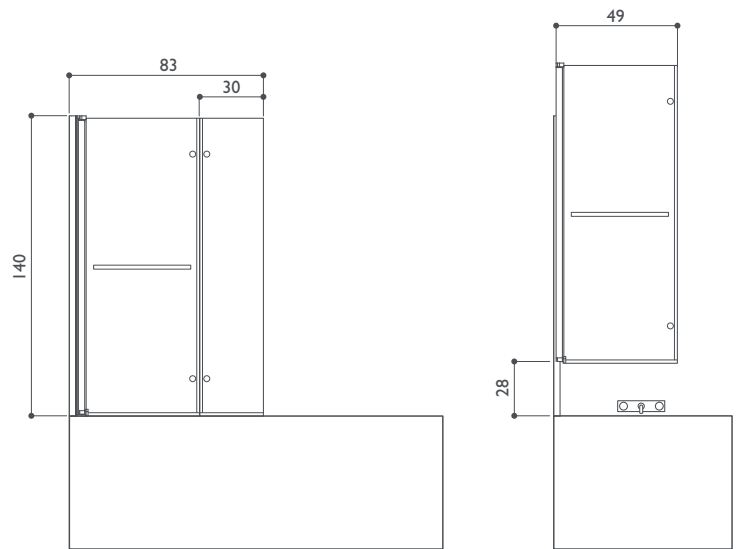

fit

single version
LH - RH
83 x 140h cm
design Jacuzzi