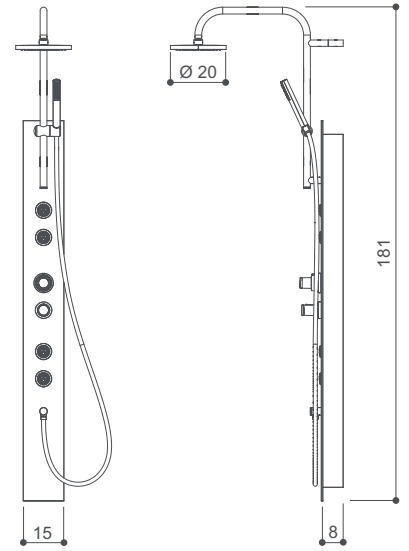

sense

semi built-in/wall
15 x 140/180h cm
design Emo