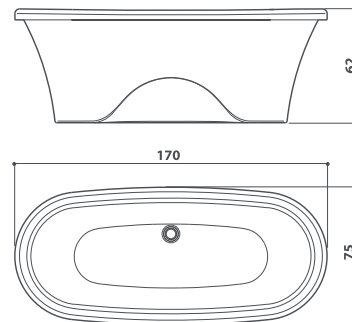

asti

freestanding
170 x 75 x 62h cm
design Jacuzzi UK