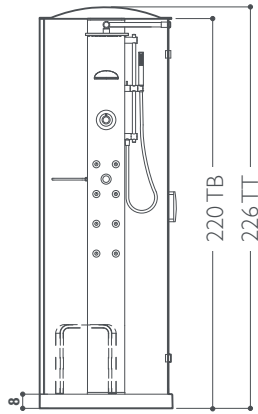

play 100

corner
LH-RH
100 x 75 x 220/226h cm
design Jacuzzi®