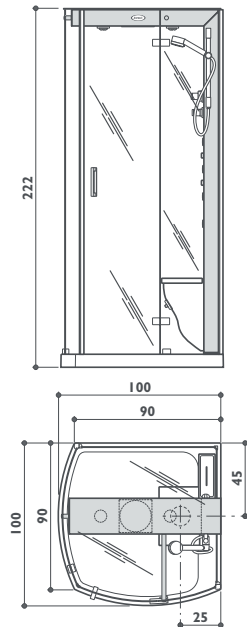

mynima 90

corner
LH-RH
90 x 90 x 222h cm
design Carlo Urbinati