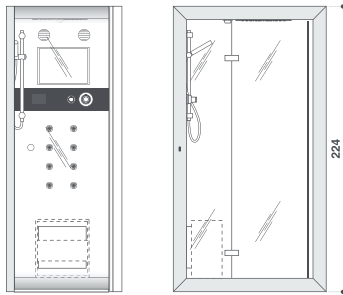

frame 120

corner/niche
LH - RH
120 x 80 x 224h cm
design Mario Ferrarini