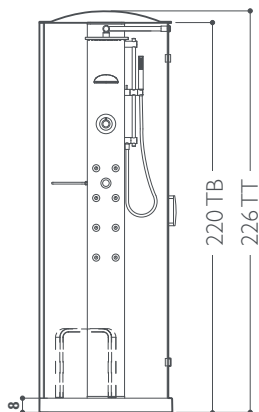

play 120

corner
LH-RH
120 x 80 x 220/226h cm
design Jacuzzi®