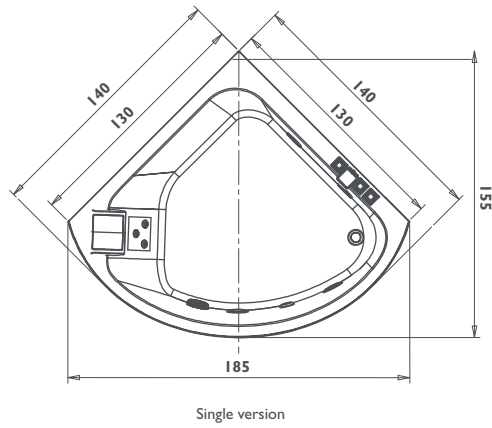

aquasoul corner 140

corner/built-in
130/140 x 130/140 x 57h cm
design Carlo Urbinati