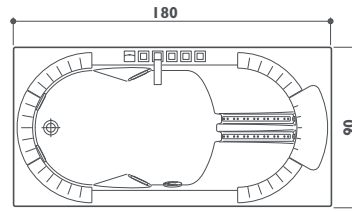

j-sha mi

corner/wall
180 x 90 x 60h cm
design Carlo Urbinati

LH-RH