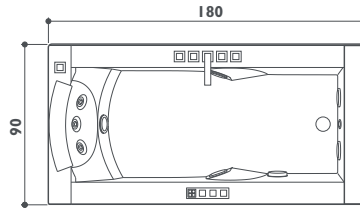

aura uno

built-in
180 x 90 x 66h cm
design Carlo Urbinati

Single version LH