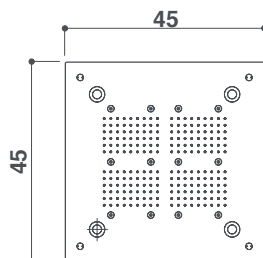

caleidos

built-in
design Jacuzzi®

35 x 35 cm
45 x 45 cm
60 x 60 cm