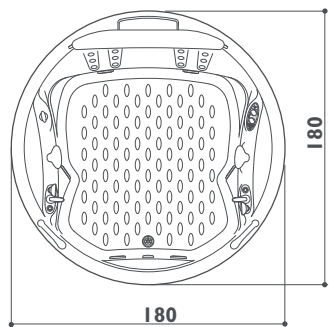

gemini

built-in
Ø180 x 57h cm
design Carlo Urbinati

Single version