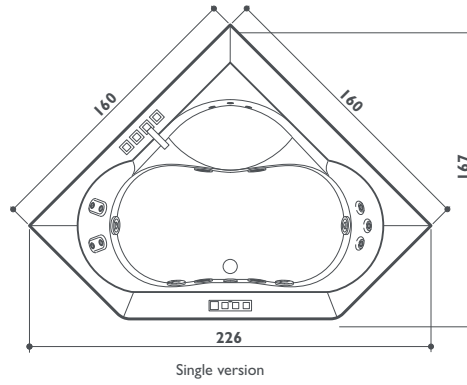

frame finishes

	Wengé
	Teak
	White Carrara marble
	Medea stone
	Absolute black granite

Jets
 Standard
 Optional
 Standard depending on the chosen fittings

aura corner 160

corner/built-in
160 x 160 x 60h cm
design Carlo Urbinati