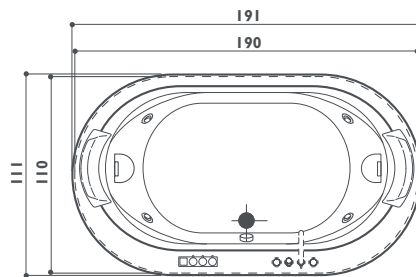

opalia wood/stone

built-in
190 x 110 x 63h cm
design Jacuzzi®

Single version