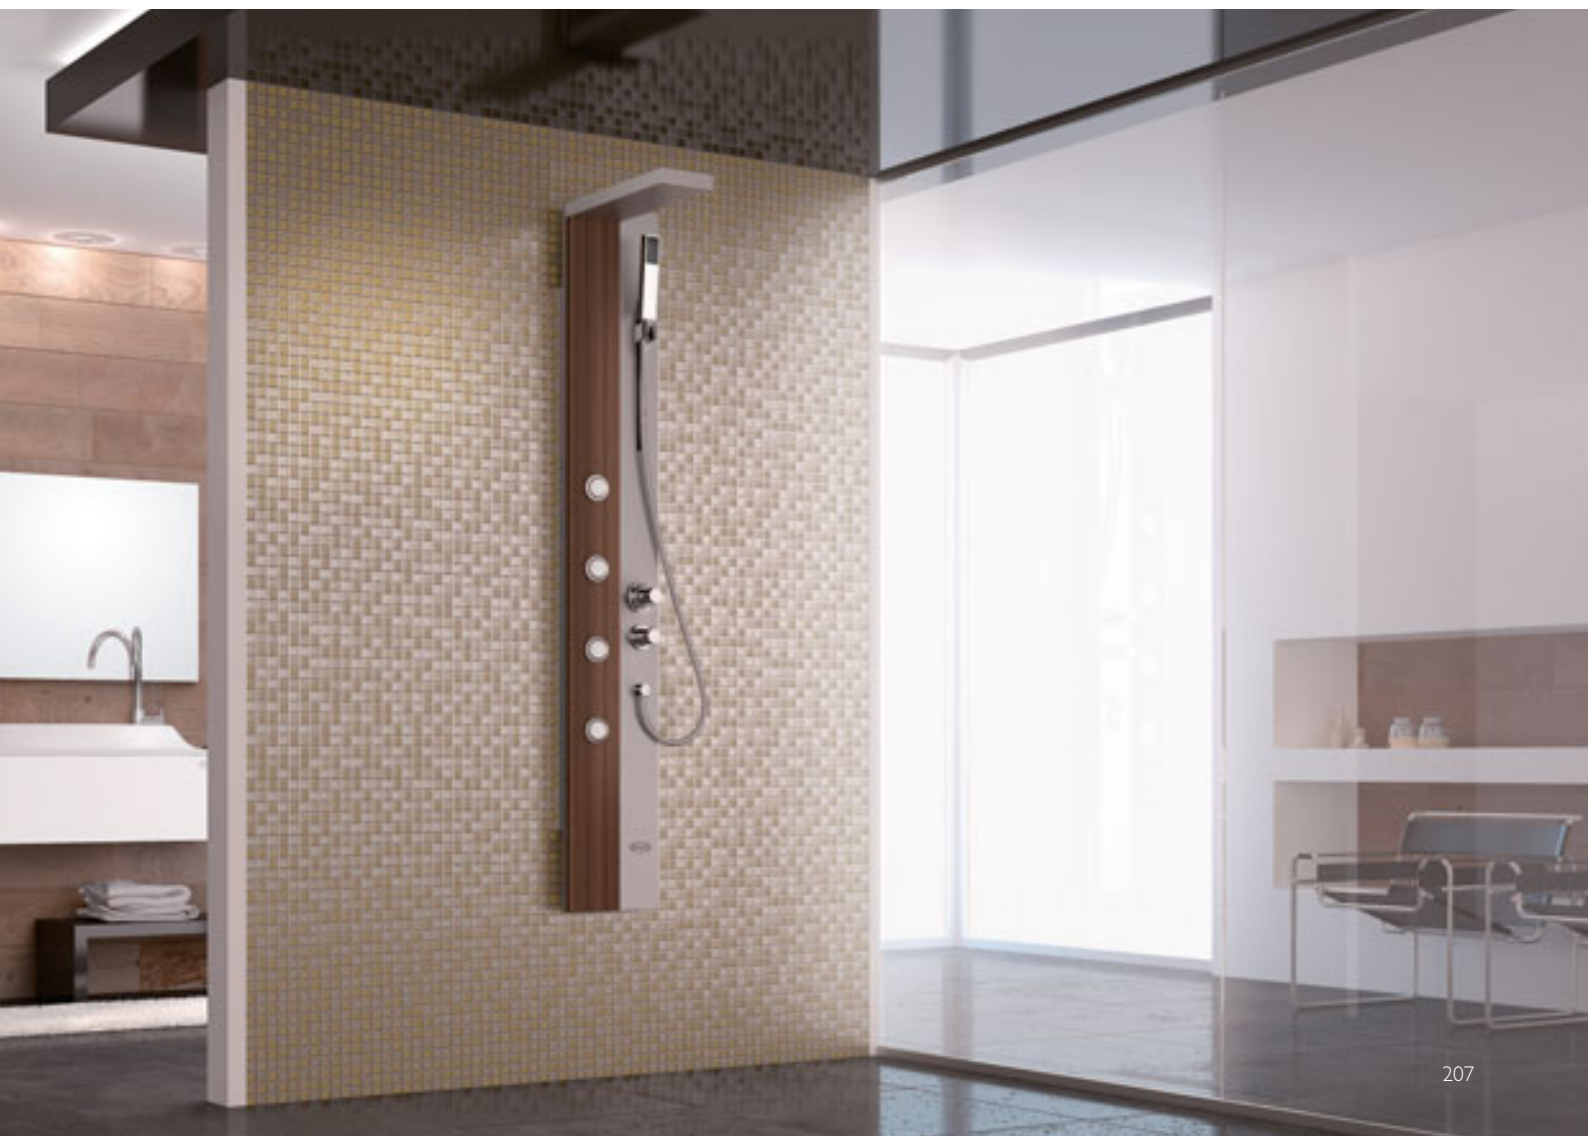

● Standard ● Optional ○ Standard depending on the chosen fittings

twice

wall
25 x 175h cm
design Emo

shower panel finishes

Functions	
Raindrop shower head	●
Hand held shower + sliding rod	●
Vertical hydromassage	4
Features	
Thermostatic mixer	●
Limescale-prevention membrane for spouts	●

● Standard ● Optional ○ Standard depending on the chosen fittings

skin

wall
12 x 150h cm
design Jacuzzi®

shower panel finishes

 Brushed stainless steel

 Polished stainless steel

Functions

- Raindrop shower head ●
- Hand held shower ●
- Vertical hydromassage 4